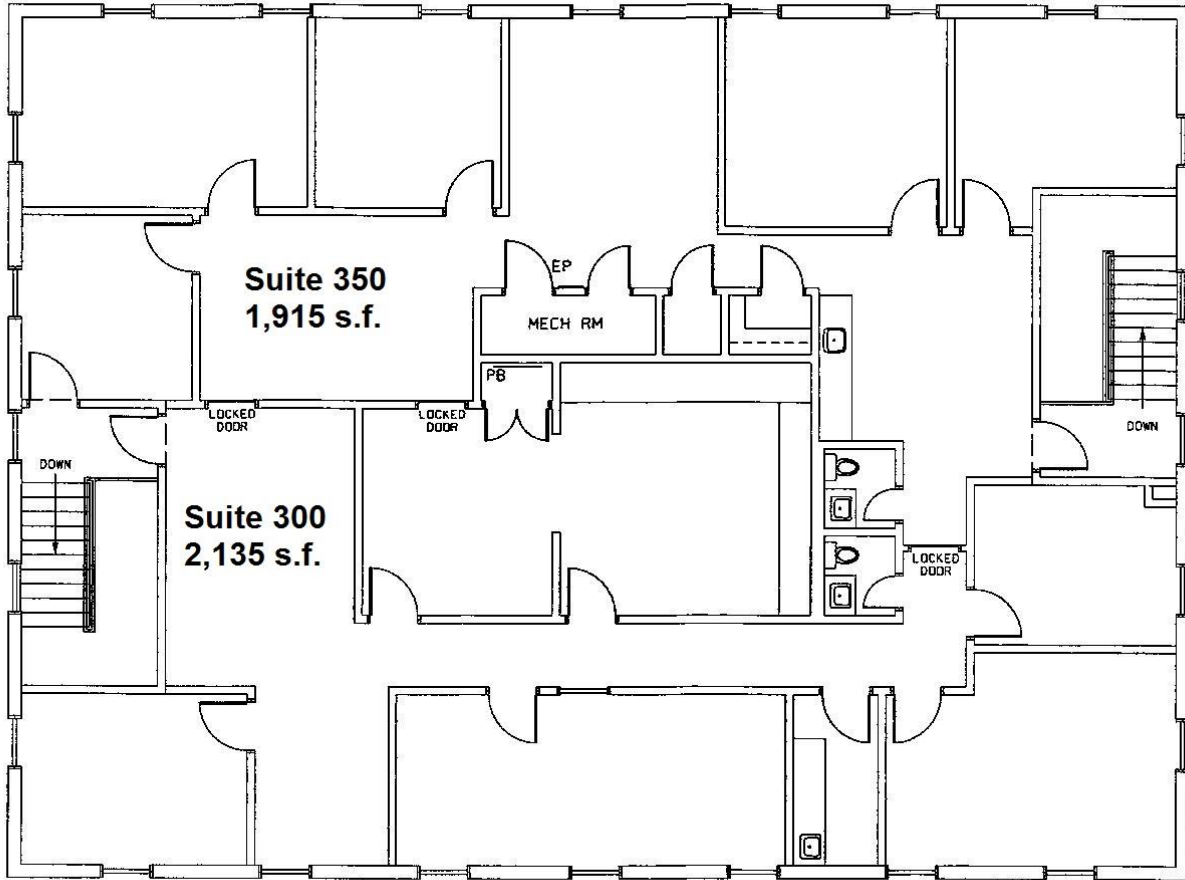

**Lake Ridge 400 Office Park  
Building 2  
7000 Peachtree Dunwoody Road**

**Suite 300 – 2,135 s.f.**

**Suite 350 – 1,915 s.f.**

7000 P... D... R...